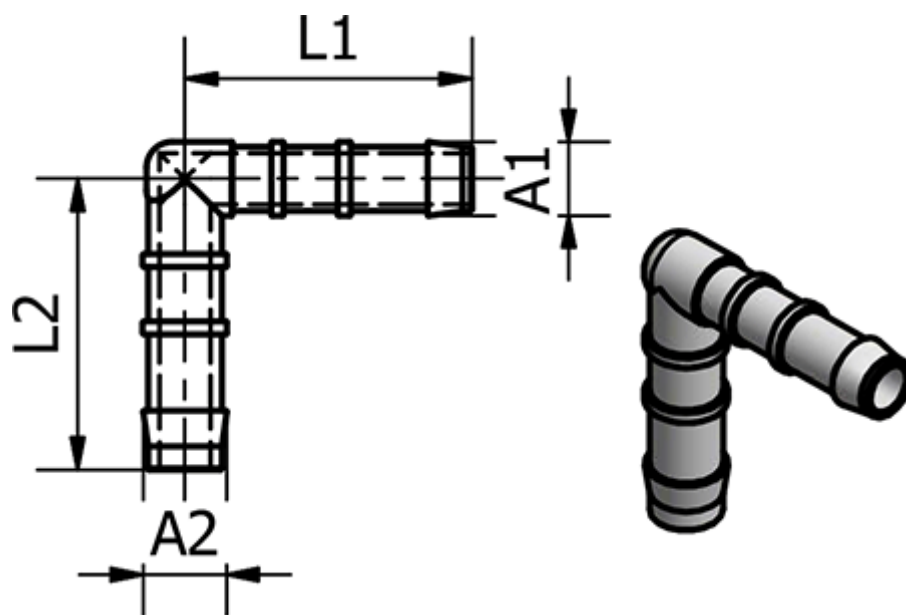

Data Sheet

Article number: 58634811

Description: Tube Connector 34.811, $\text{Ø}4/\text{Ø}4$
Angle

Measures

Ext. Hose Diameter A1 = 4

Ext. Hose Diameter A2 = 4

L1 = 17.5

L2 = 19.5